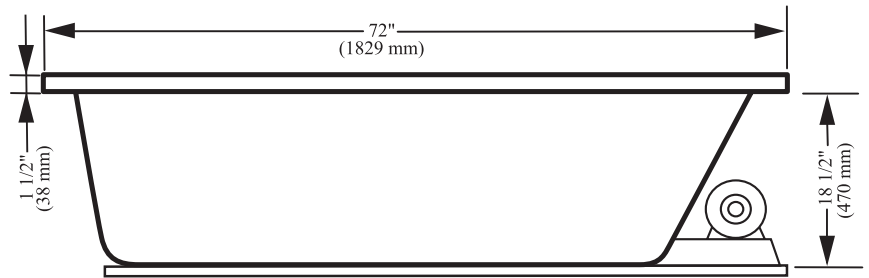

moonstone SERIES

GLT4272WH	42X72 DI SOAKER WH
GLW4272CMHWH	42X72 DI W/P 8 JET WH
GLA4272WH	42X72 DI AIR TUB WH
GLT4272BS	42X72 DI SOAKER BS
GLW4272CMHBS	42X72 DI W/P 8 JET BS
GLA4272BS	42X72 DI AIR TUB BS

moonstone drop-in specifications

- 72" Length overall
- 42" Width overall
- 20" Overall height
- Capacity: 57 gallons
- Drain Position: End
- 8 hydro jets

Suction Location

Control Location

Pump Location