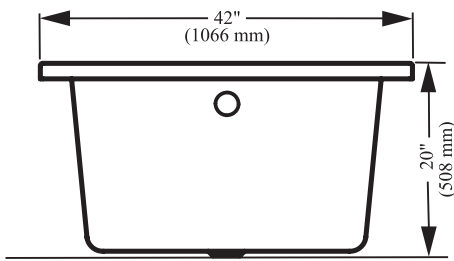

moonstone SERIES

GLT4272WH	42X72 DI SOAKER WH
GLW4272CMHWH	42X72 DI W/P 8 JET WH
GLA4272WH	42X72 DI AIR TUB WH
GLT4272BS	42X72 DI SOAKER BS
GLW4272CMHBS	42X72 DI W/P 8 JET BS
GLA4272BS	42X72 DI AIR TUB BS

moonstone drop-in specifications

- 72" Length overall
- 42" Width overall
- 20" Overall height
- Capacity: 57 gallons
- Drain Position: End
- 8 hydro jets

Suction Location

Control Location

Pump Location