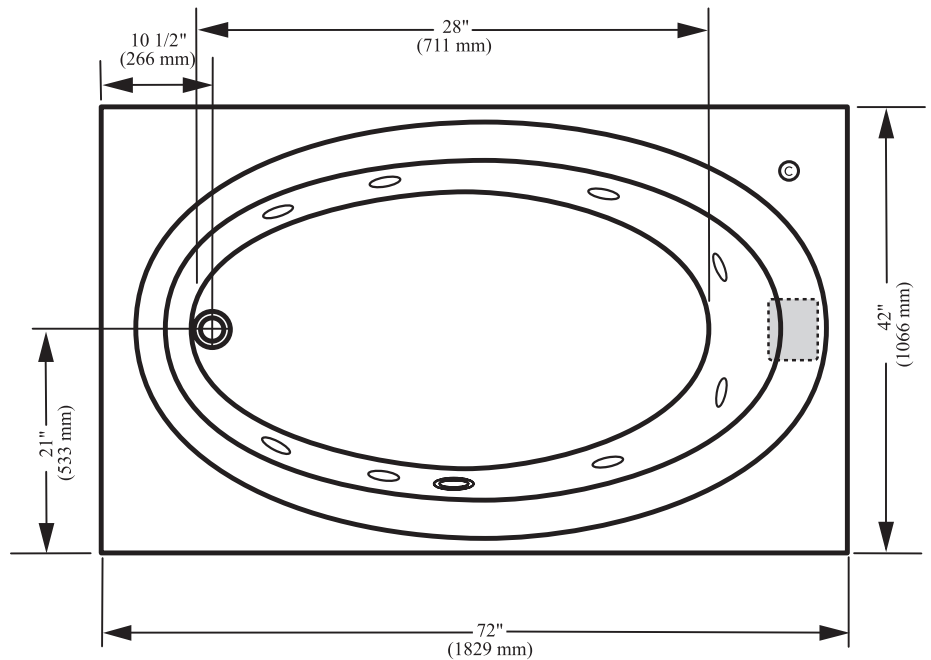

moonstone SERIES

GLT4272WH	42X72 DI SOAKER WH
GLW4272CMHWH	42X72 DI W/P 8 JET WH
GLA4272WH	42X72 DI AIR TUB WH
GLT4272BS	42X72 DI SOAKER BS
GLW4272CMHBS	42X72 DI W/P 8 JET BS
GLA4272BS	42X72 DI AIR TUB BS

moonstone drop-in specifications

- 72" Length overall
- 42" Width overall
- 20" Overall height
- Capacity: 57 gallons
- Drain Position: End
- 8 hydro jets

Suction Location

Control Location

Pump Location